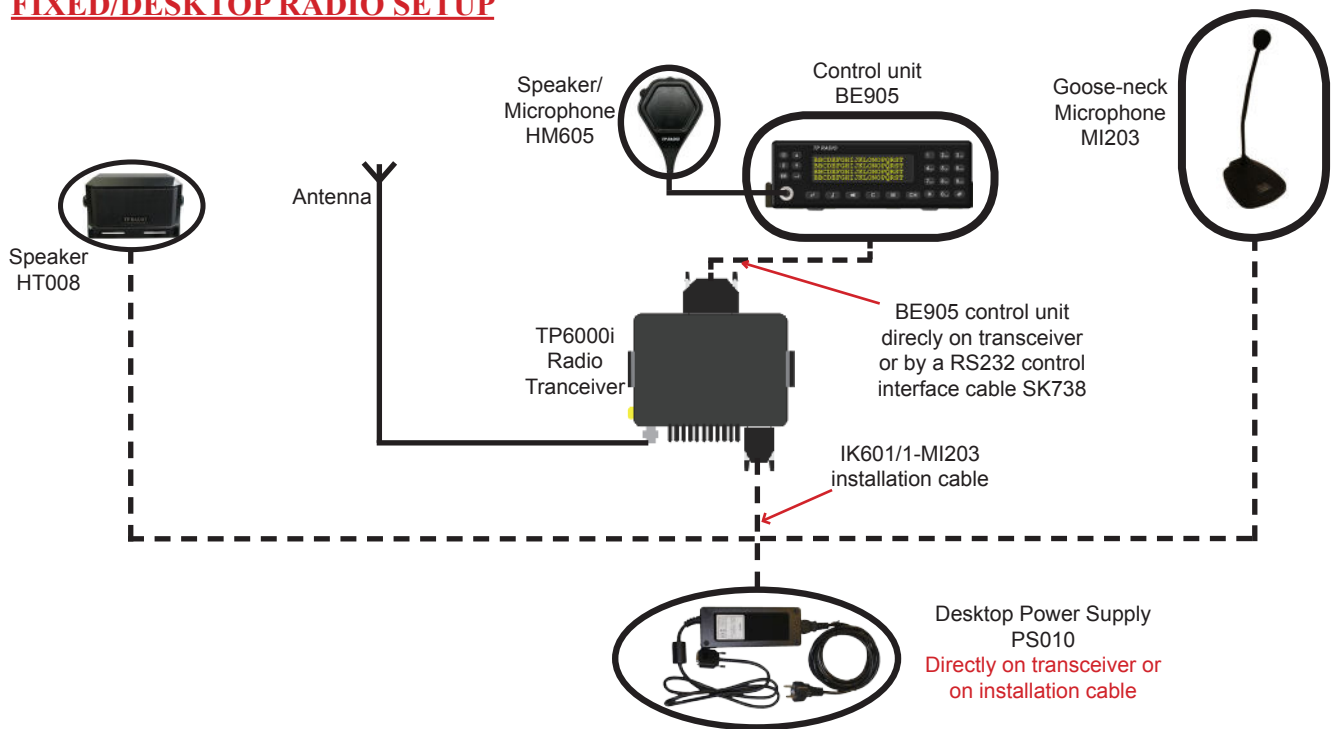

TP6000i SETUP OPTIONS

FIXED/DESKTOP RADIO SETUP

MOBILE RADIO SETUP